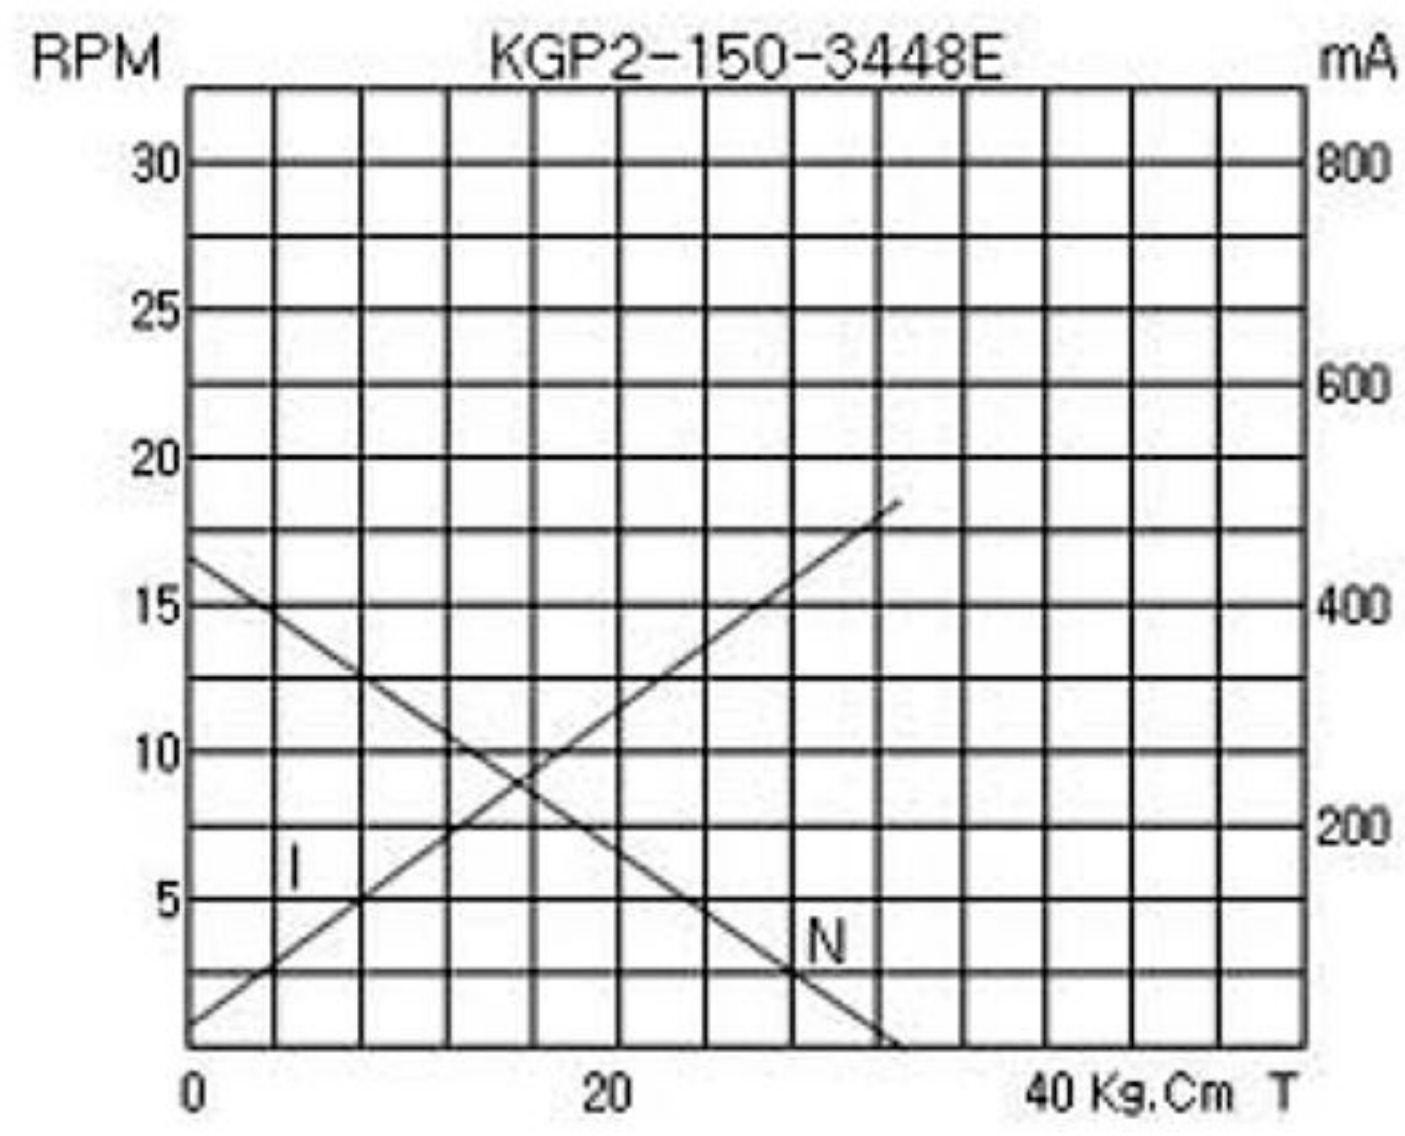

SMALL DC GEARED MOTOR KGP2-3448

DIMENSIONS

AT MAXIMUM EFFICIENCY (12 DC)

GEAR / MOTOR	KM3429A(24VDC)		KM3429B(24VDC)		KM3429C(12VDC)		KM3429D(24VDC)		KM3429E(24VDC)	
	RPM	Kg.Cm	RPM	Kg.Cm	RPM	Kg.Cm	RPM	Kg.Cm	RPM	Kg.Cm
1/067	67.1	1.6	119.4	1.8	97	1.6	32.8	0.8	89.5	1.6
1/101	44.5	2.4	79.2	2.7	64.3	2.4	21.8	1.2	59.4	2.4
1/114	39.4	2.7	70.1	3.0	57.0	2.7	19.3	1.4	52.6	2.7
1/150	30	3.5	53.3	4.0	43.3	3.5	14.6	1.8	40	3.5