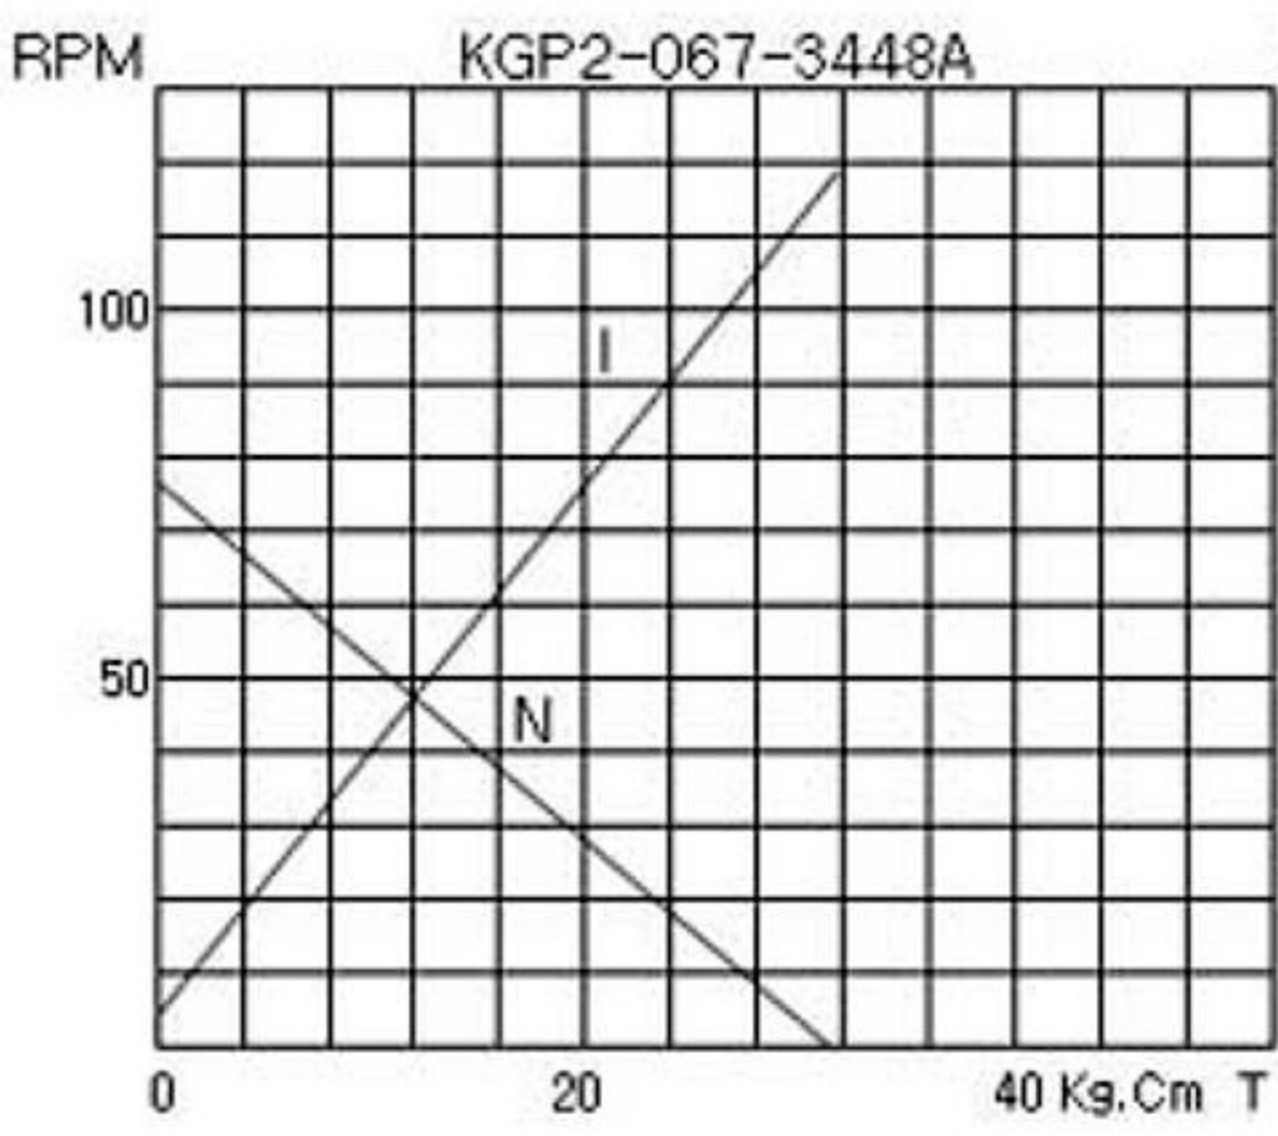

SMALL DC GEARED MOTOR KGP2-3448

DIMENSIONS

AT MAXIMUM EFFICIENCY (12 DC)

GEAR / MOTOR	KM3429A(24VDC)		KM3429B(24VDC)		KM3429C(12VDC)		KM3429D(24VDC)		KM3429E(24VDC)	
	RPM	Kg.Cm	RPM	Kg.Cm	RPM	Kg.Cm	RPM	Kg.Cm	RPM	Kg.Cm
1/067	67.1	1.6	119.4	1.8	97	1.6	32.8	0.8	89.5	1.6
1/101	44.5	2.4	79.2	2.7	64.3	2.4	21.8	1.2	59.4	2.4
1/114	39.4	2.7	70.1	3.0	57.0	2.7	19.3	1.4	52.6	2.7
1/150	30	3.5	53.3	4.0	43.3	3.5	14.6	1.8	40	3.5