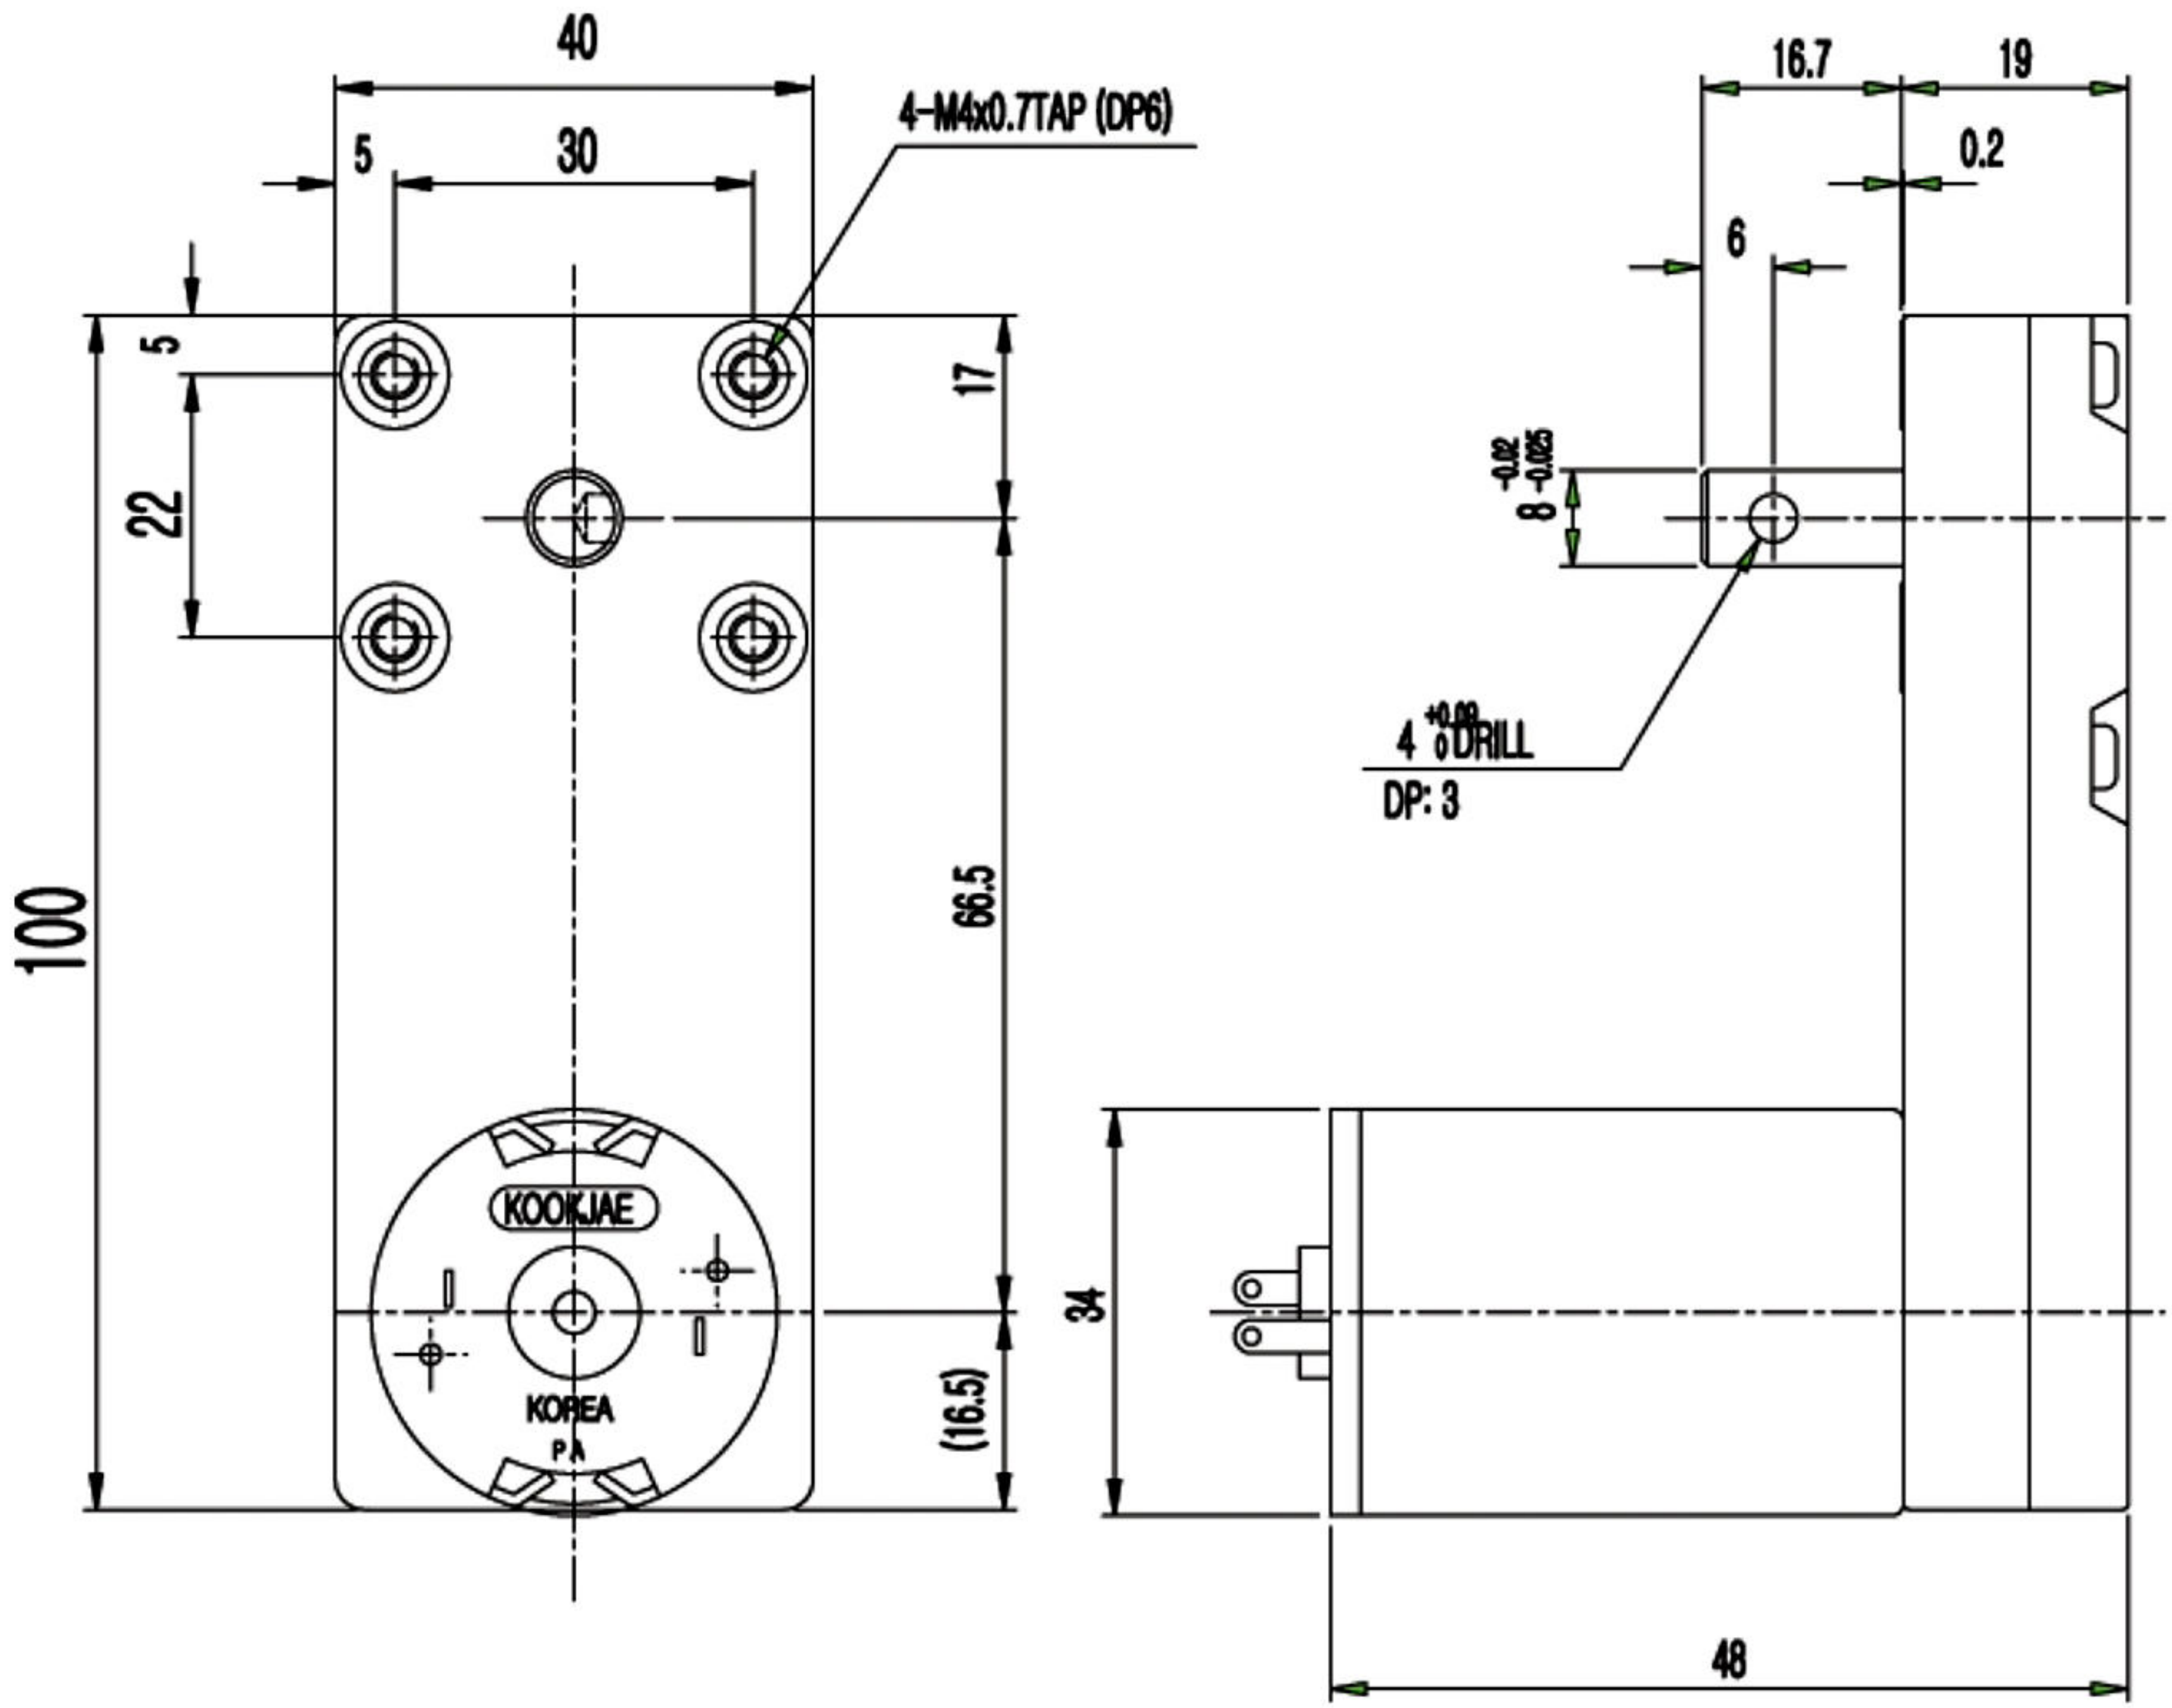

SMALL DC GEARED MOTOR KGP2-3448

DIMENSIONS

AT MAXIMUM EFFICIENCY (12 DC)

GEAR / MOTOR	KM3429A(24VDC)		KM3429B(24VDC)		KM3429C(12VDC)		KM3429D(24VDC)		KM3429E(24VDC)	
	RPM	Kg.Cm	RPM	Kg.Cm	RPM	Kg.Cm	RPM	Kg.Cm	RPM	Kg.Cm
1/067	67.1	1.6	119.4	1.8	97	1.6	32.8	0.8	89.5	1.6
1/101	44.5	2.4	79.2	2.7	64.3	2.4	21.8	1.2	59.4	2.4
1/114	39.4	2.7	70.1	3.0	57.0	2.7	19.3	1.4	52.6	2.7
1/150	30	3.5	53.3	4.0	43.3	3.5	14.6	1.8	40	3.5