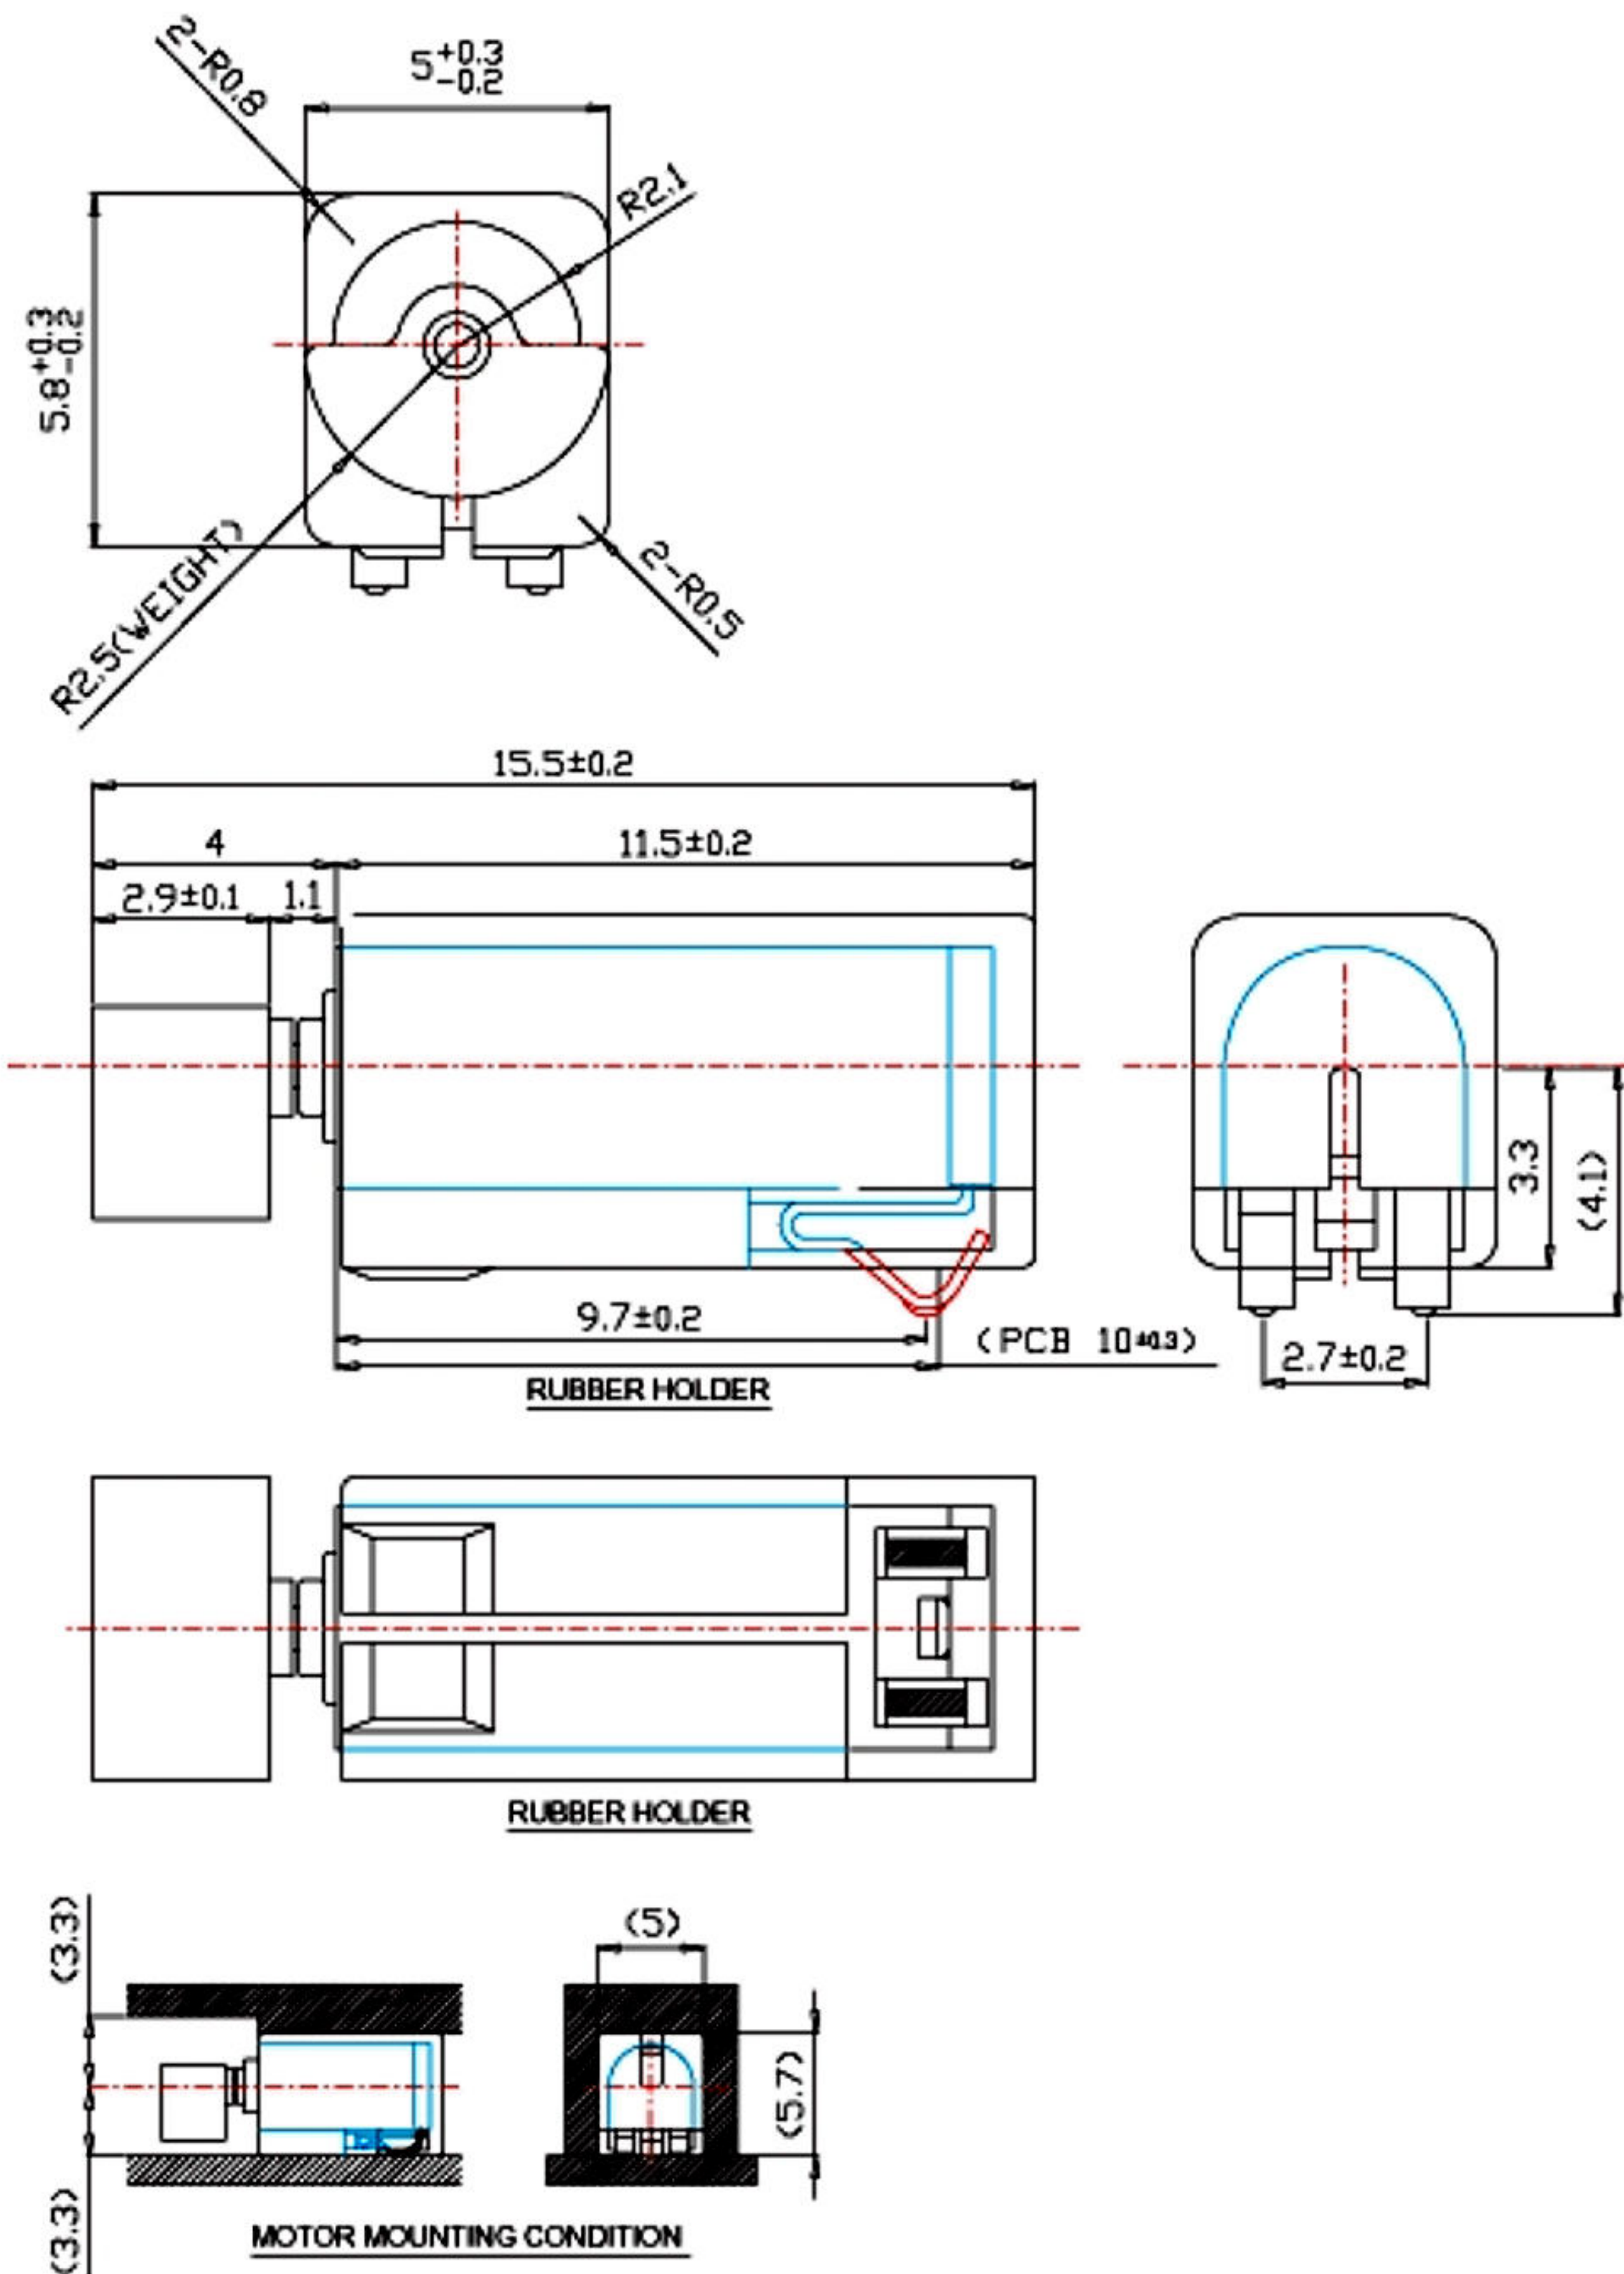

DC Vibration Motor

MBV416P-13RT / 30RT

15 KOREA(주)
AC, DC 모터

DIMENSIONS

SPECIFICATION

RATED VOLTAGE(V)	1.3 / 3.0
RATED CURRENT(mA)	95MAX / 90MAX
STALL CURRENT(mA)	115 MAX / 110 MAX
STARTING VOLTAGE(V)	1.0 / 2.0 MAX
RATED SPEED(RPM)	9,000 MIN / 10,000 MIN
MOTOR WEIGHT(g)	1.4