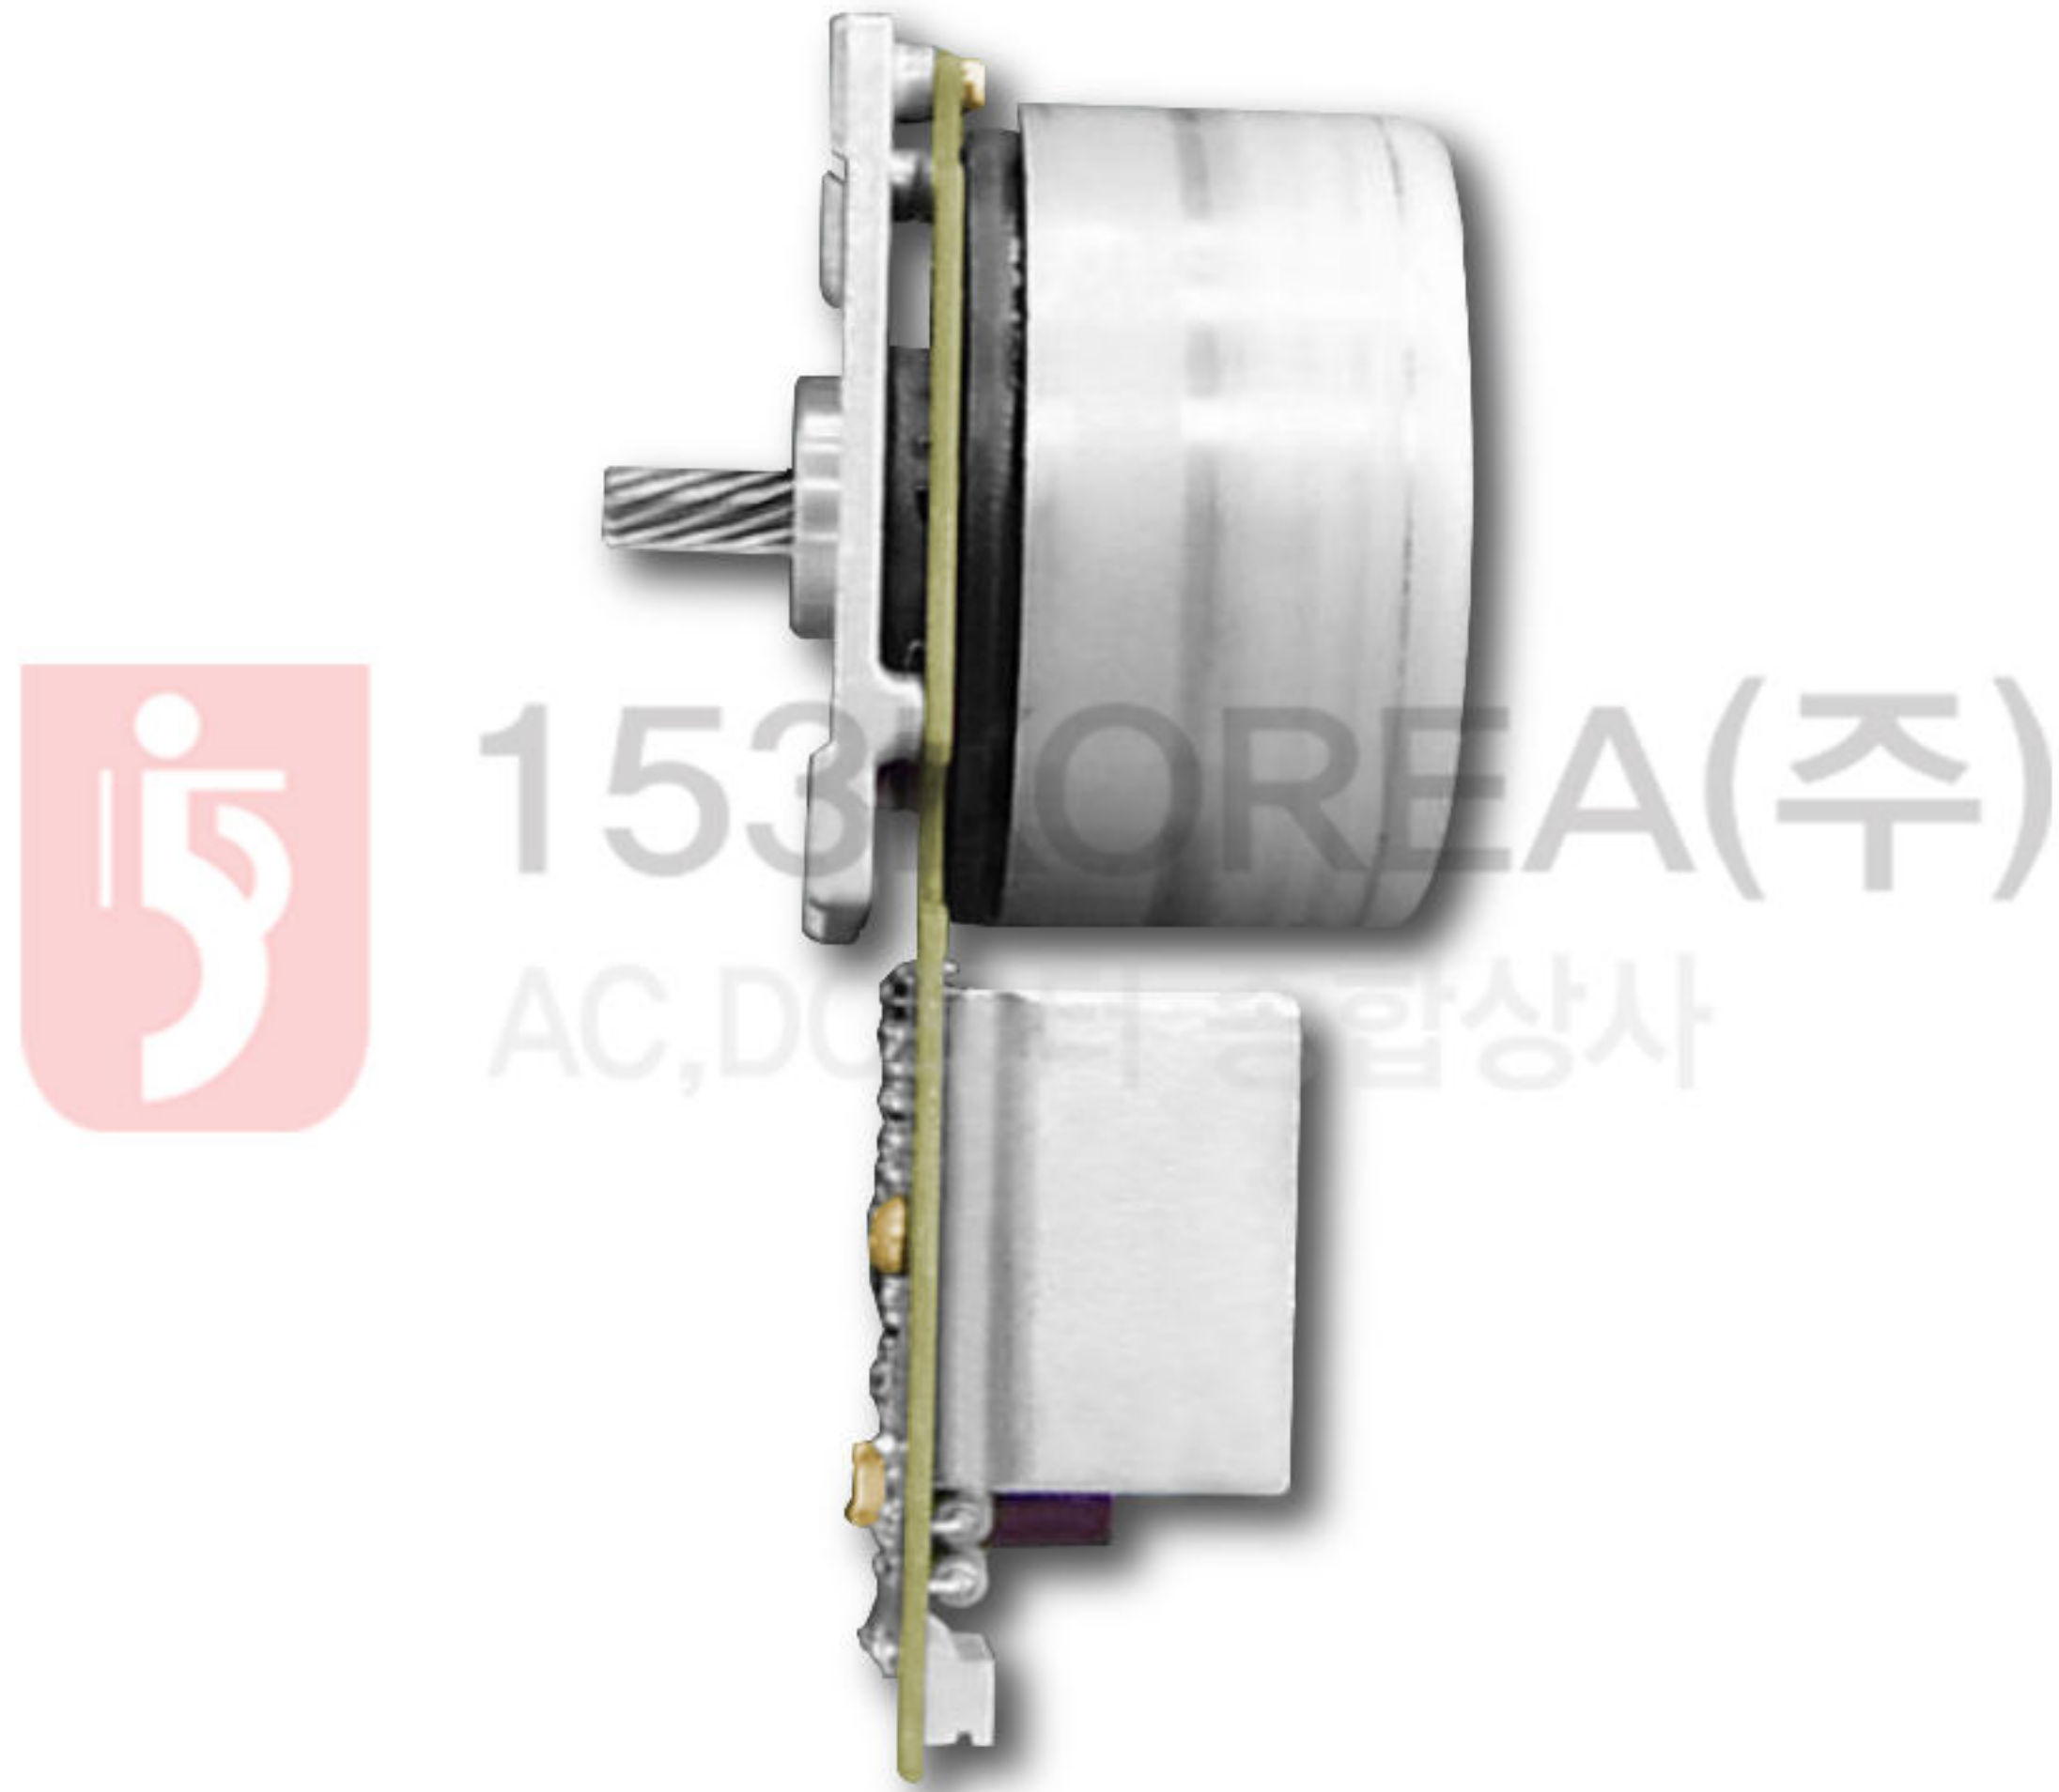

Outer Rotor DLG-50TYPE

153 OREA(주)
AC,DC 모터개발회사

CHARACTERISTICS LIST

Type	V	Hz	LOAD		LOAD				INS CLASS	PCB OF DRIVE
			INPUT (Wi)	SPEED (RPM)	MAXIMUM TORQUE (oz. in)	SPEED (RPM)	INPUT (Wi)	OUTPUT (Wo)		
DLG-73820	DC24	-	5	1212.6 ± 1.2	56.8	1012.6 ± 1.2	60	40	A	INTERNAL
DLG-63815	DC24	-	5	2252 ± 1.2	22.2	2252 ± 1.2	46	30	A, B	INTERNAL
DLG-50615	DC24	-	4	1711.53 ± 1.2	18	0711.53 ± 1.2	36	22	A	INTERNAL
DLG-45813	DC24	-	4	1500.015 ± 1.2	19.8	1500.015 ± 1.2	22	15	A	INTERNAL